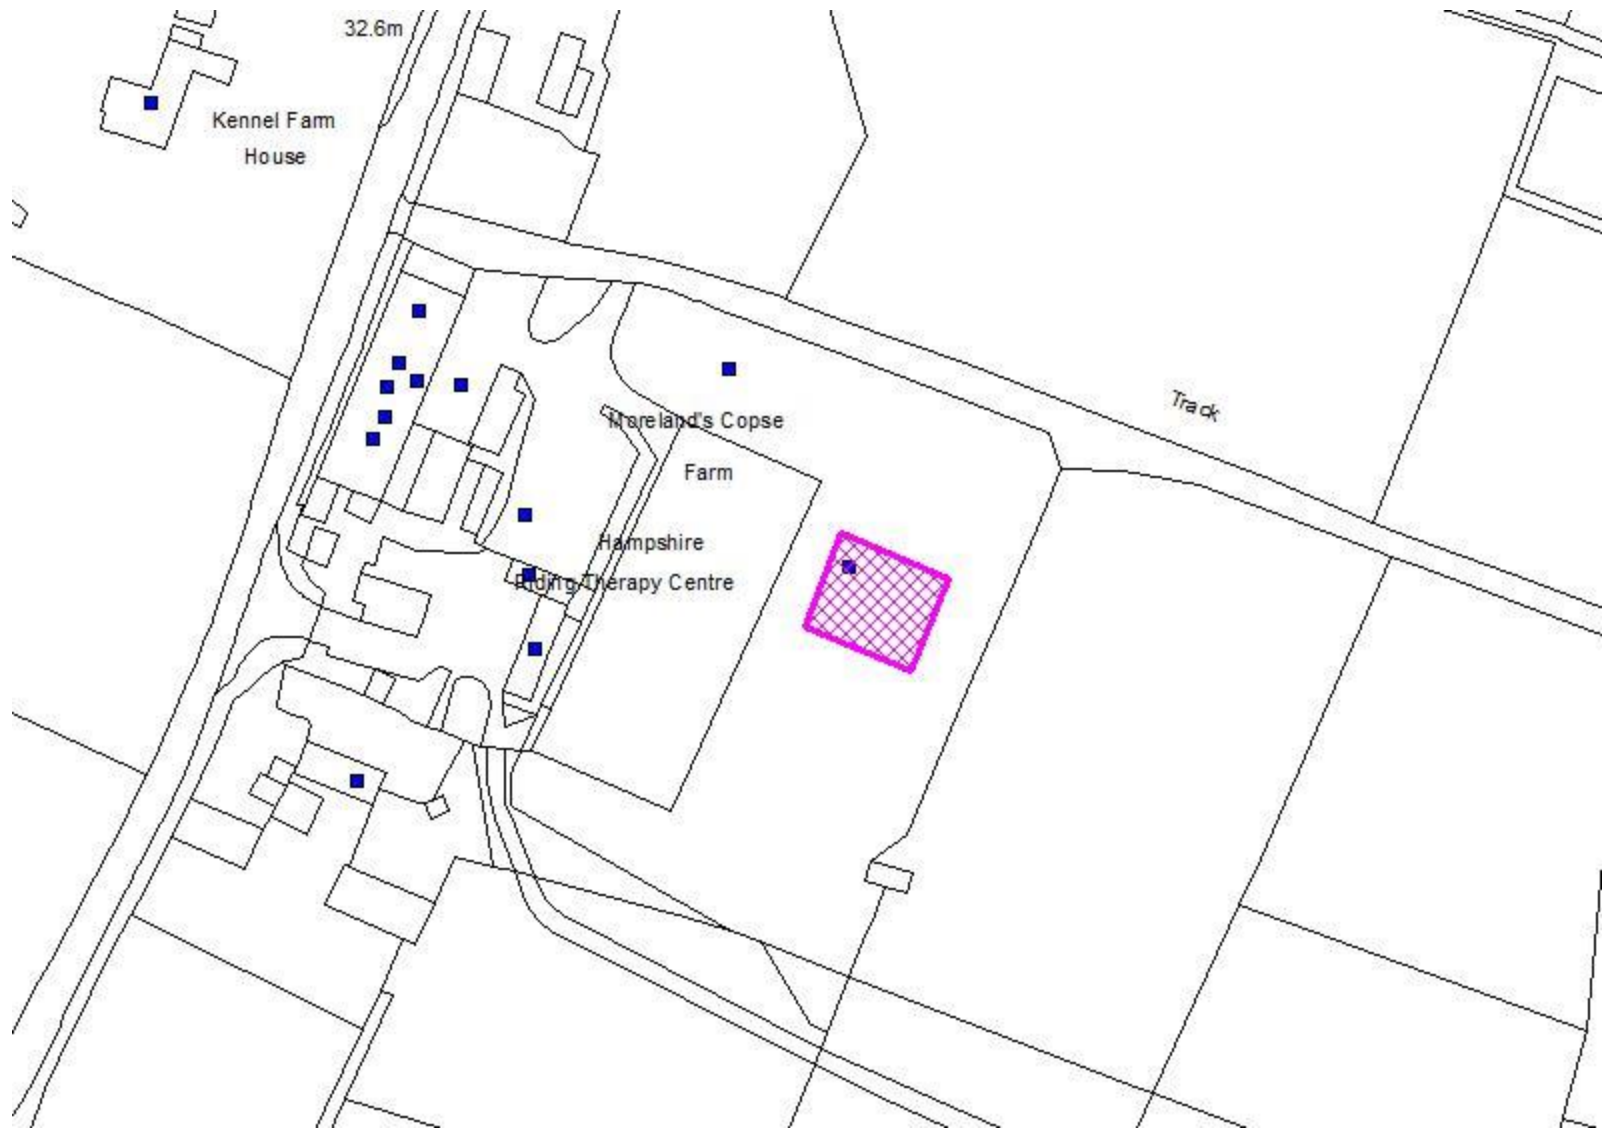

23/02453/FUL

**Tanglefoot Farm Livery, Hensting Lane,
Fishers Pond, Hampshire**

Retrospective permission for the erection of Stable
block containing 6 stables, tack room and small hay
barn

Site Location Plan

Proposed Site Plan

Aerial Photo (before development)

Aerial Photo (as existing)

Main Entrance Elevation

Photo Looking South Towards Stables

Photo Looking Towards West Elevation

Photo Looking Towards Stables from Access

Section through main entrance

Scale 1:50

Photo Looking East Down Access

Photo Looking Towards West of Stables

Photo Looking Towards Commercial Buildings

Photos Looking West Down Access from Junction

Photo Looking Northeast from Hensting Lane

Photo Looking Southeast from Hensting Lane

Floor Plan

Internal Photos Photos

End of Presentation
Application Recommendation:
Permit