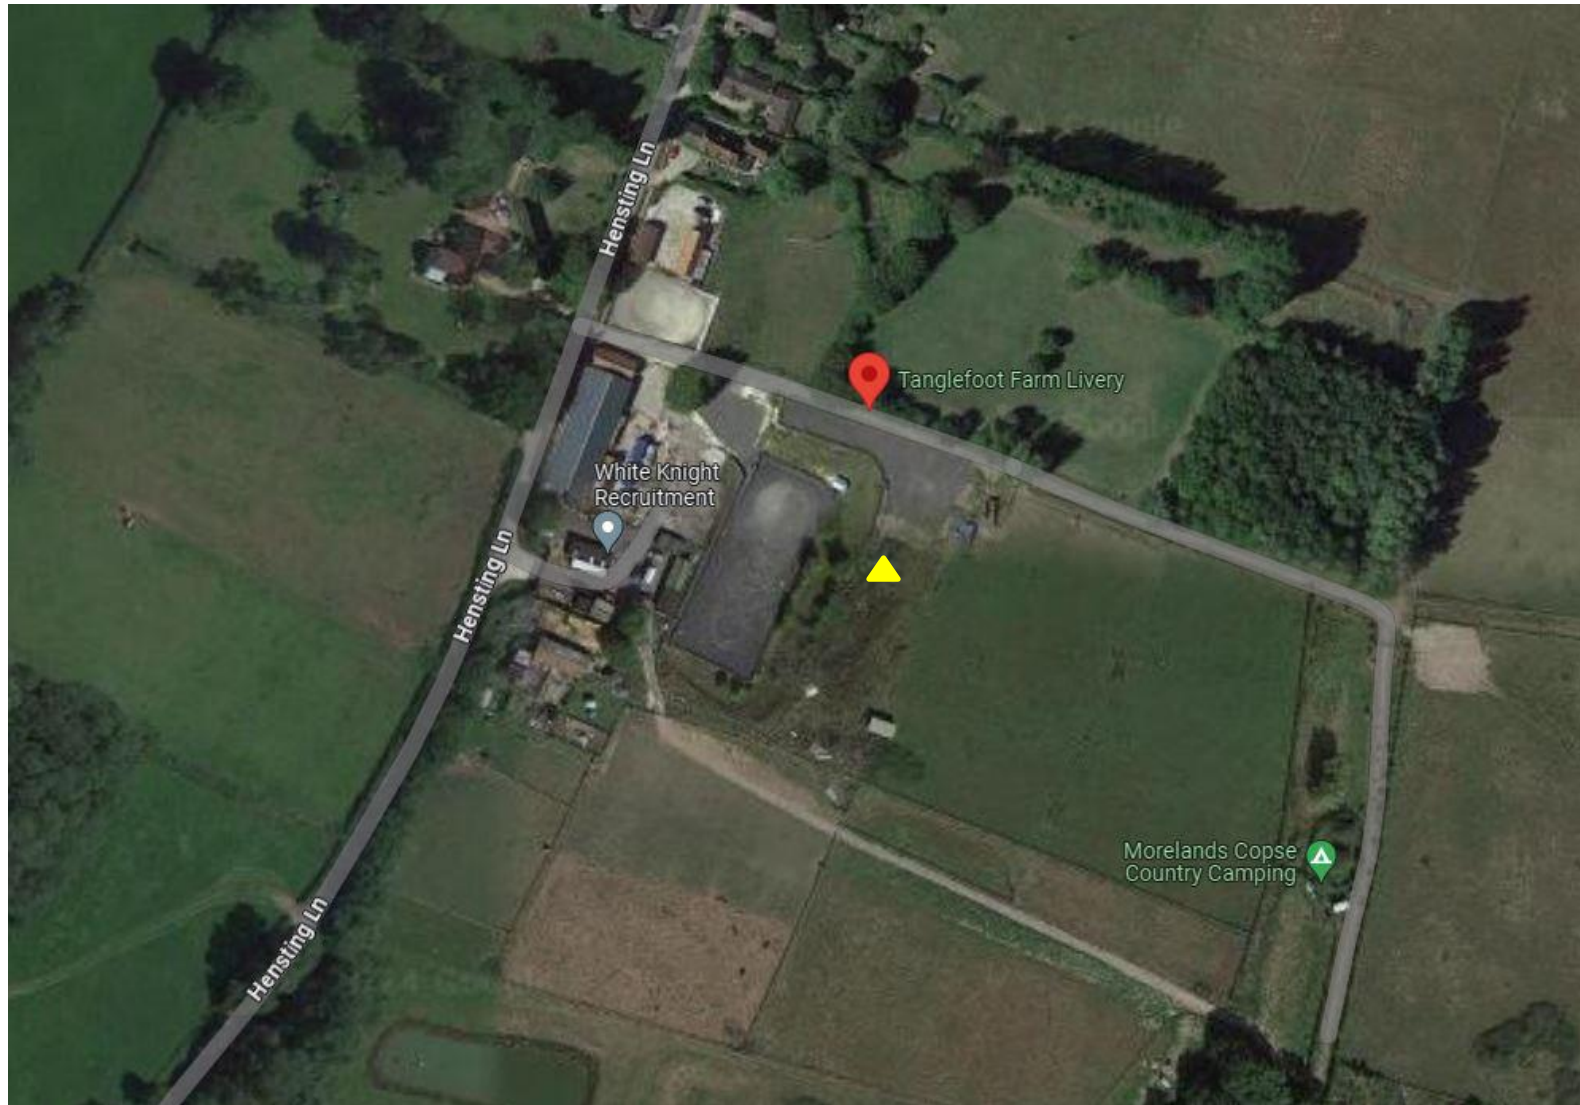

23/02453/FUL

**Tanglefoot Farm Livery, Hensting Lane,
Fishers Pond, Hampshire**

Retrospective permission for the erection of Stable
block containing 6 stables, tack room and small hay
barn

Site Location Plan

Proposed Site Plan

Aerial Photo (before development)

Aerial Photo (as existing)

Main Entrance Elevation

Photo Looking South Towards Stables

Photo Looking Towards West Elevation

Photo Looking Towards Stables from Access

Photo Looking West Towards Stables

Photo Looking West Towards Stables

Photo Looking West Down Access

Southwest Elevation Existing & Proposed

Photo Looking Towards North of Stables

Photo Looking Towards South of Stables

Section through main entrance

Scale 1:50

Photo Looking East Down Access

Photo Looking Towards West of Stables

Photo Looking Towards Commercial Buildings

Photos Looking West Down Access from Junction

Photo Looking Northeast from Hensting Lane